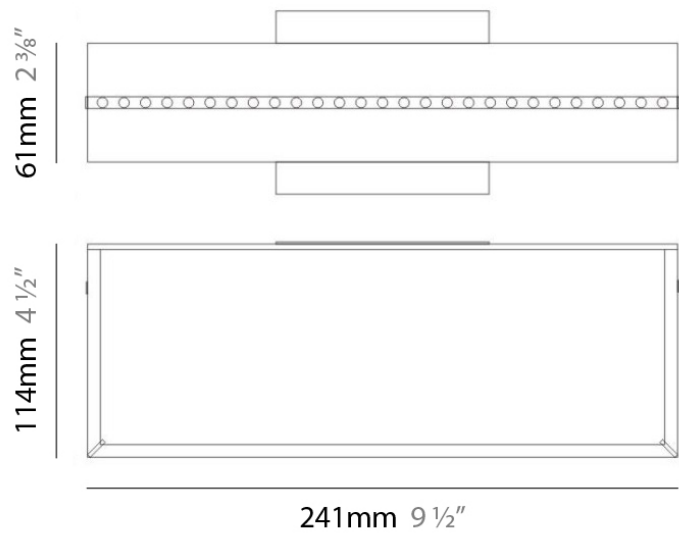

LINEA SURFACE

D93068

GENERAL

Series: Linea
Brand: Milan
Division: Design
Mounting Type: Surface
Mounting Location: Wall
Subcategory: Ambient

PHYSICAL

Shape: Rectangle
Length (mm): 241
Length (in): 9 ½
Width (in): 9 ½
Height (mm): 61
Height (in): 2 ¾
Extension (mm): 114
Extension (in): 4 ½
Light Distribution: Direct / Indirect
Weight (kg): 2.27
Weight (lbs): 5
Diffuser: White Glass
Fixture Finish: BLK
Fixture Material: Glass / Aluminum

ELECTRICAL

Number of Lamps: 1
Lamp Type: LED Retrofit / Halogen
Lamp Shape: T3
Bulb Included: Bulb Not Included
Total Output Wattage (W): 23 / 150
Max. Wattage Per Lamp (W): 23 / 150
Lamp Base: RSC
Input Voltage (V): 120

LED

OPTICAL

RATINGS AND CERTIFICATIONS

Certified By: CSA Certified to UL and CSA Standards
IP rating: IP20